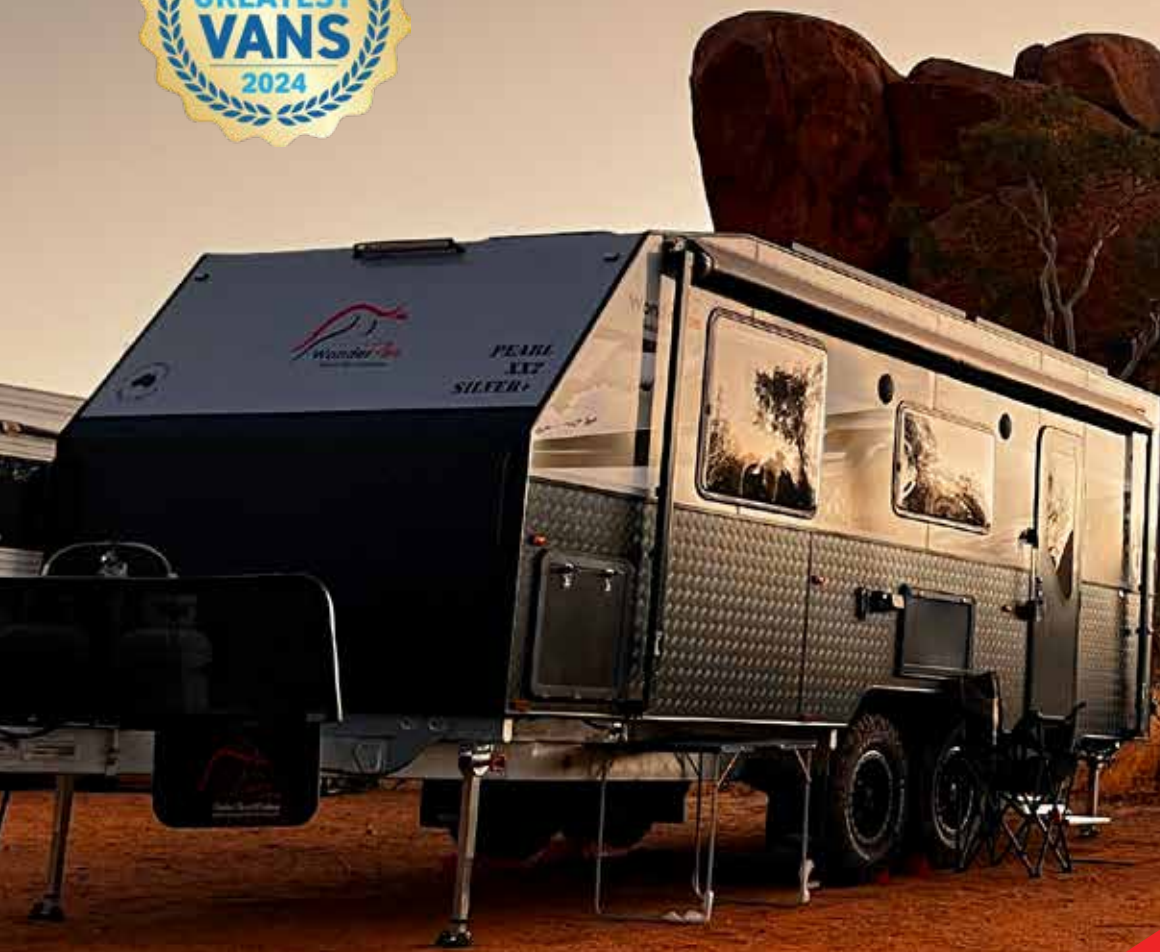

WonderRoo CARAVANS

Trusted Travel Partner

Now with the worlds most advanced "on-trailer" safety product as standard. ABS & Sway mitigation

WILD 2025

OFF-ROAD & OFF-GRID
COUPLES RANGE

TIG welded alloy frame strength with 5 year structural warranty